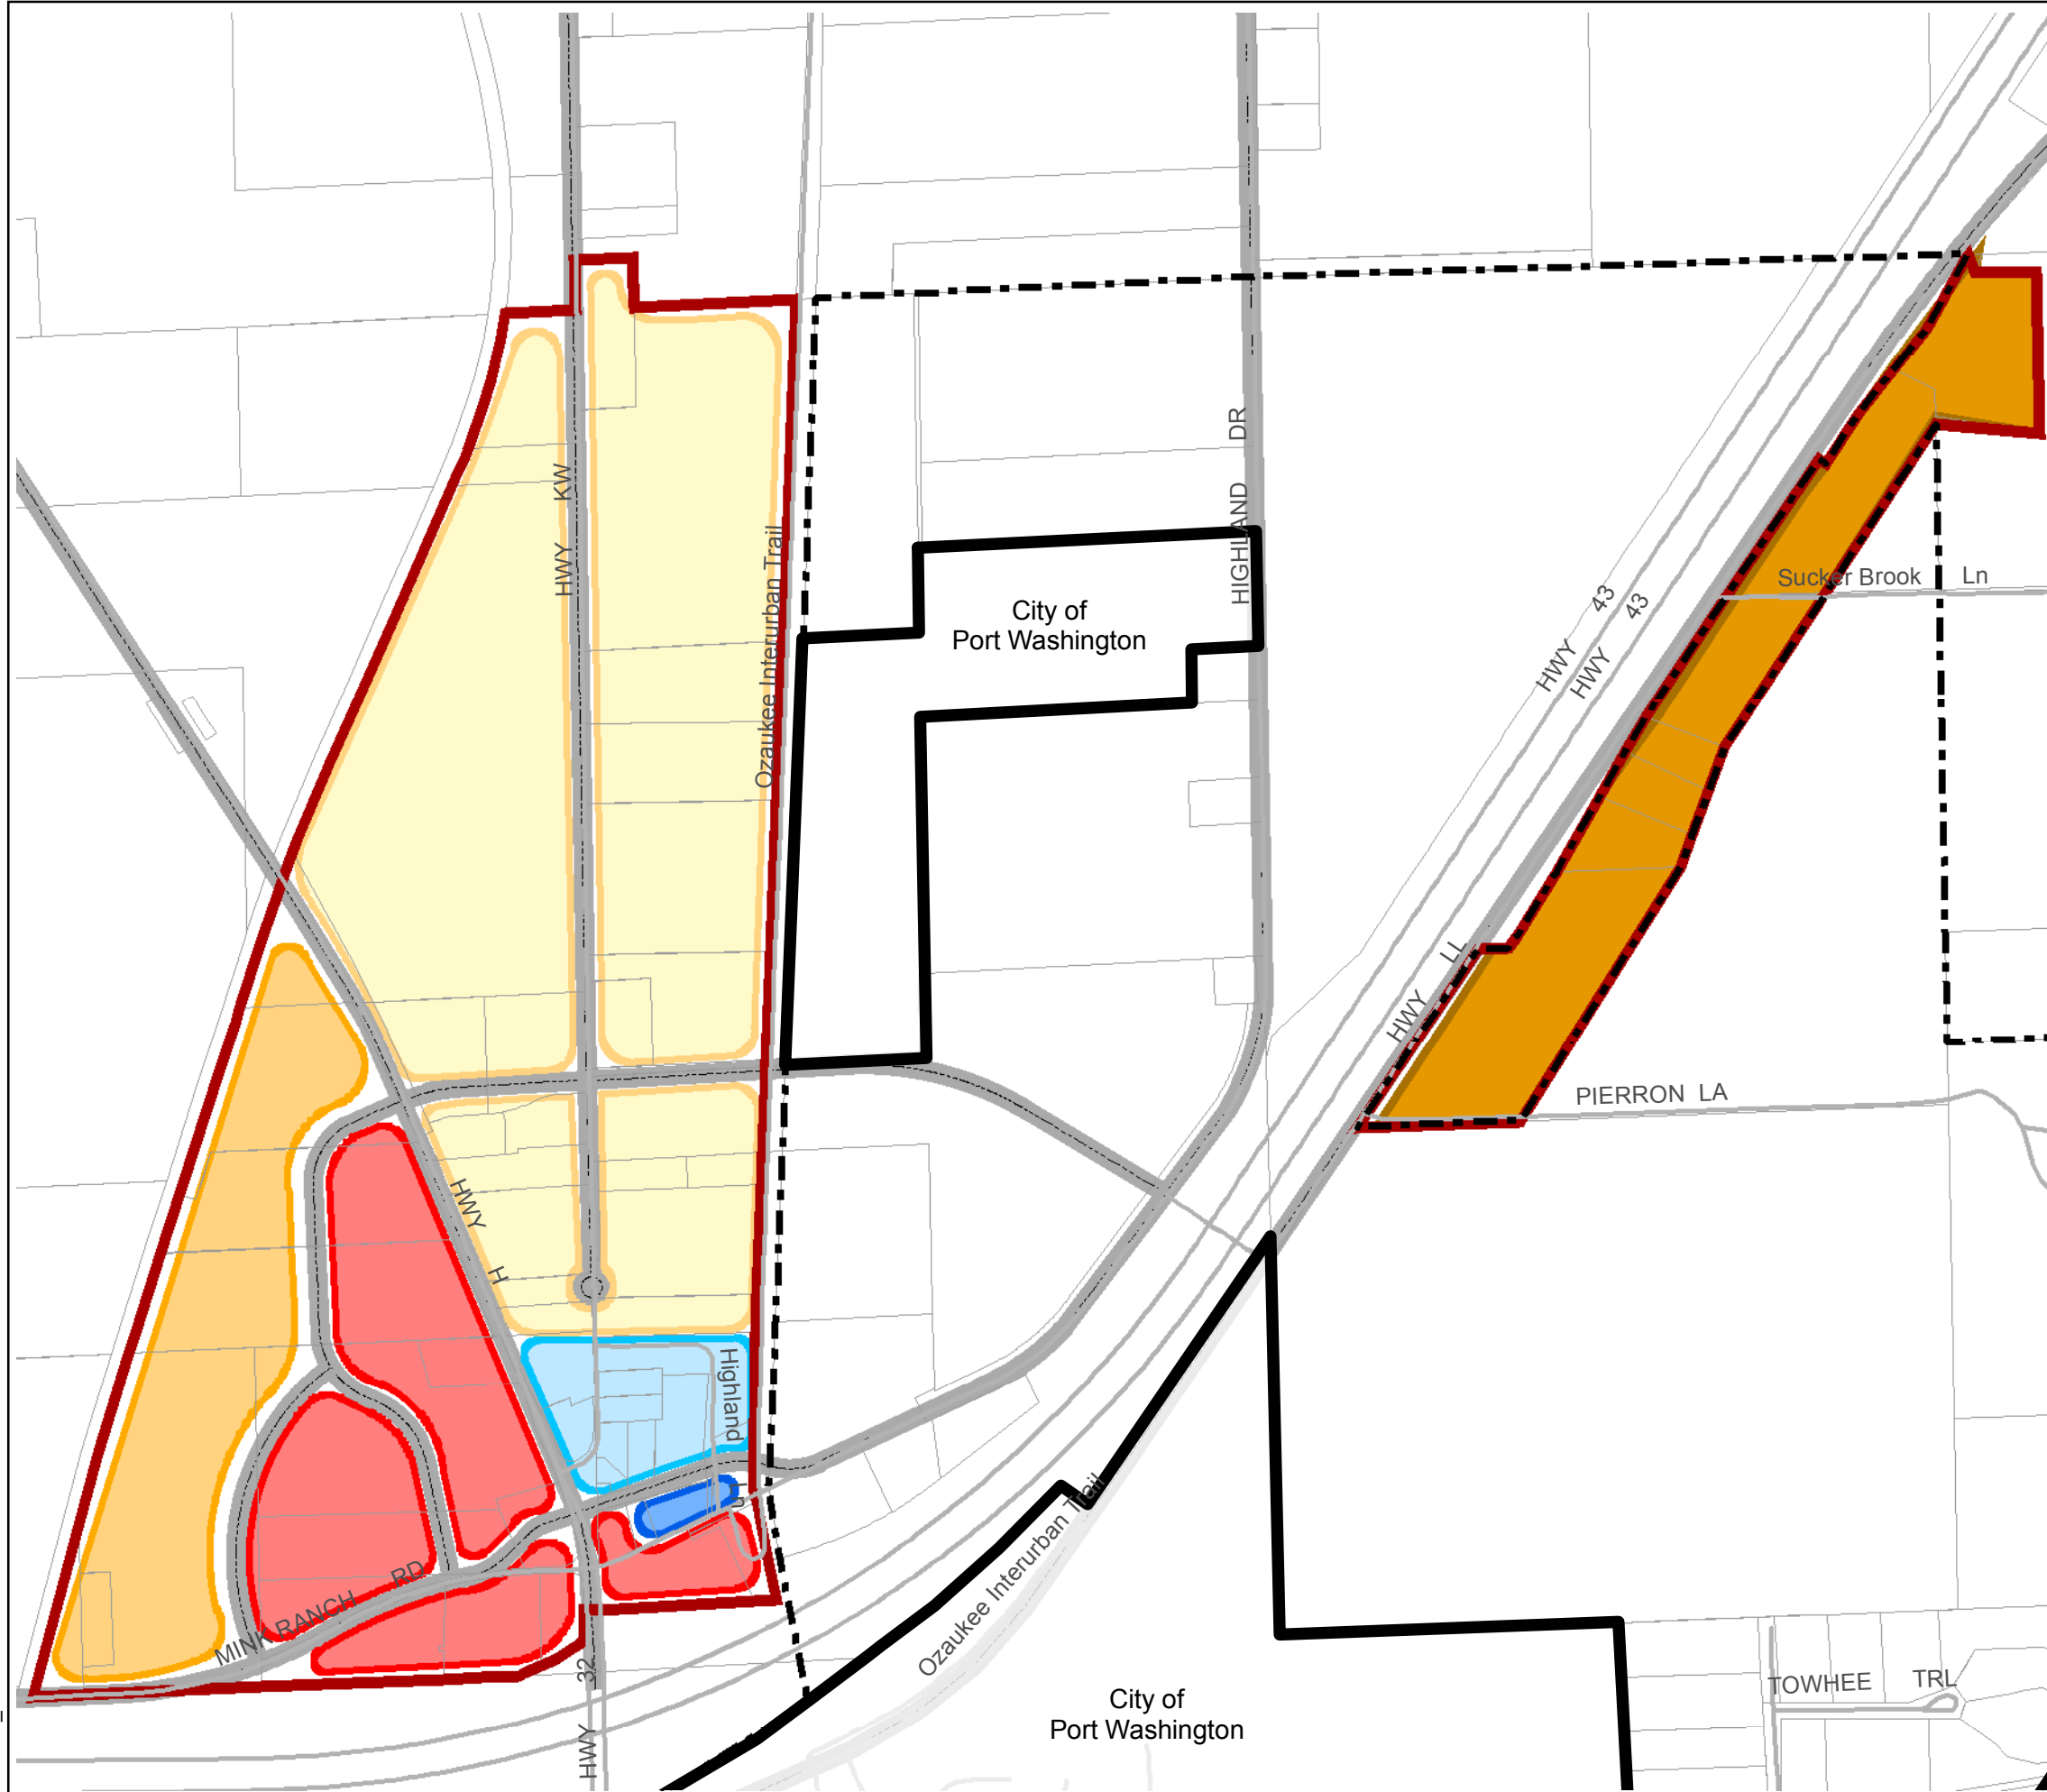

Map 7

Knellsville Land Use Plan Map

Town of
Port Washington

Legend

-  2006 Corporate Limits
-  Boundary Agreement Limits
-  Knellsville Planning Area
-  Proposed Roads
-  Business / Light Industrial / Office
-  Business Park / Light Industrial
-  Commercial
-  Office / Business Park
-  Town Hall
-  Town Square

Note:
Parcel data obtained from
Ozaukee County, June 19, 2006

August 22, 2007

I:\ACAD_DWG\8128018