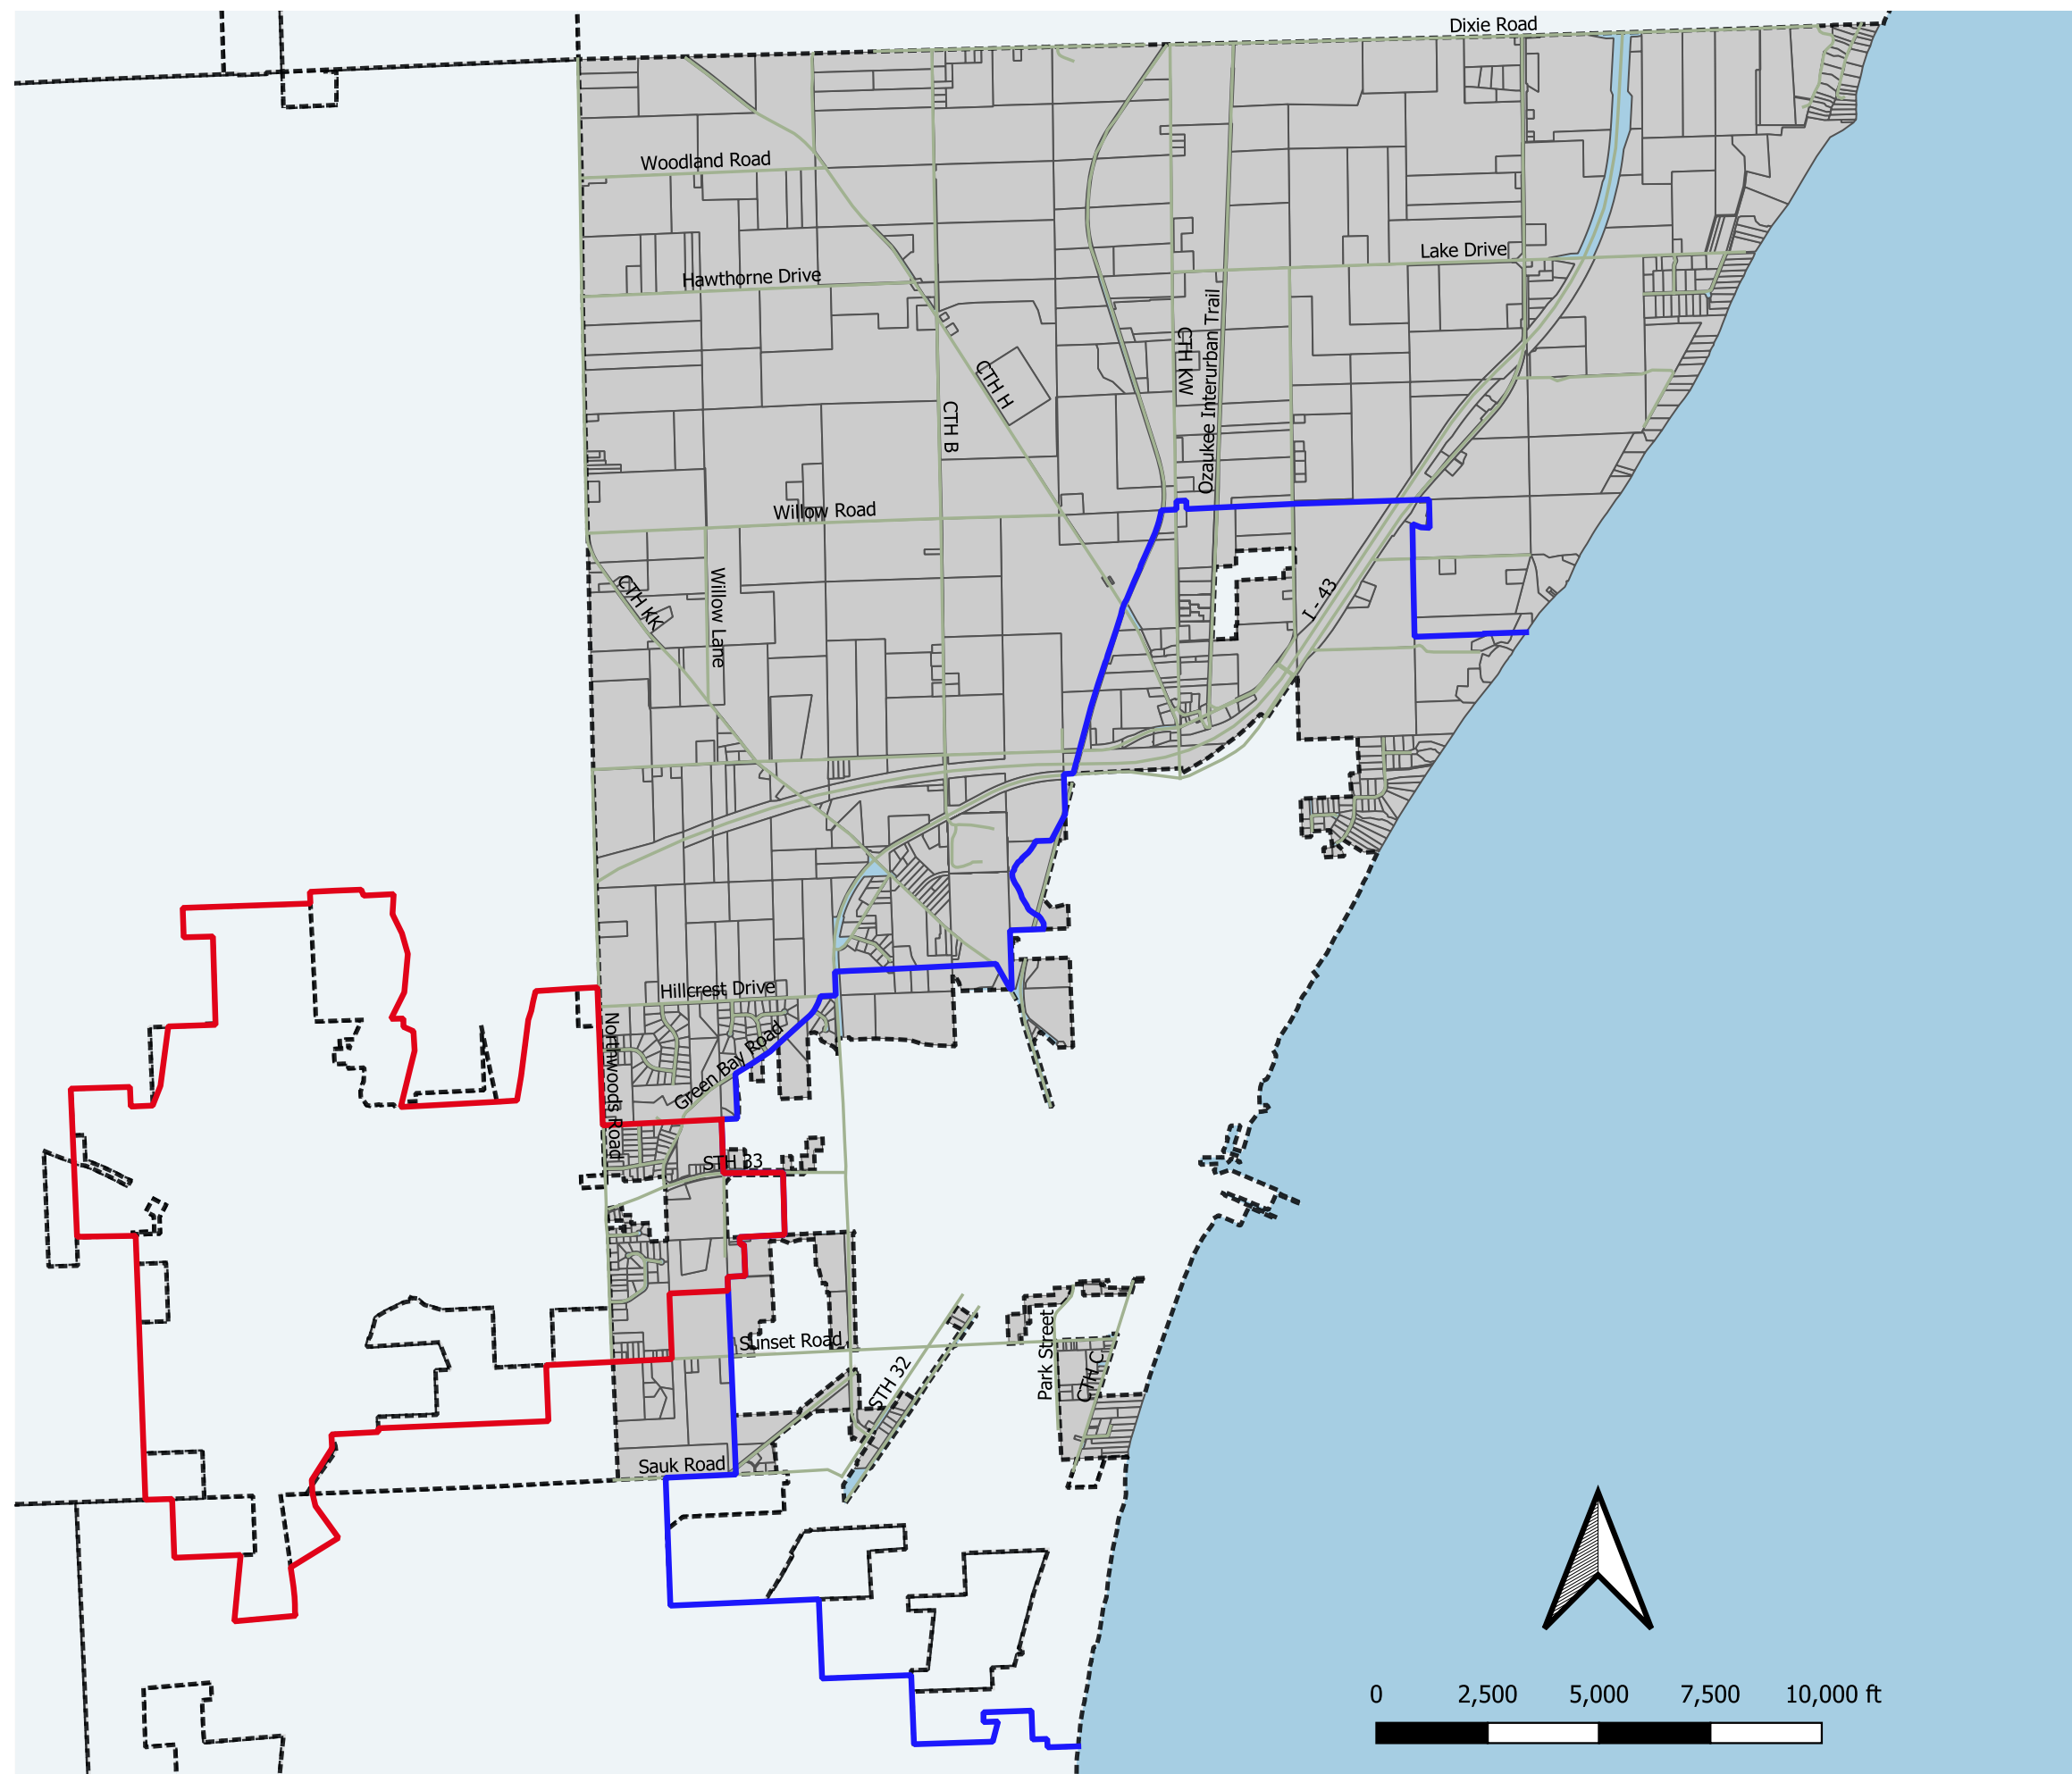

Map 4  
Sewer Service Areas  
Town of Port Washington

Legend

- Municipal Boundaries
- Sewer Service Areas
  - Port Washington Sanitary Sewer Service Area
  - Saukville Sanitary Sewer Service Area

Prepared 4/12/2021

Source: Ozaukee County, SEWRPC,  
Trilogy Consulting, LLC