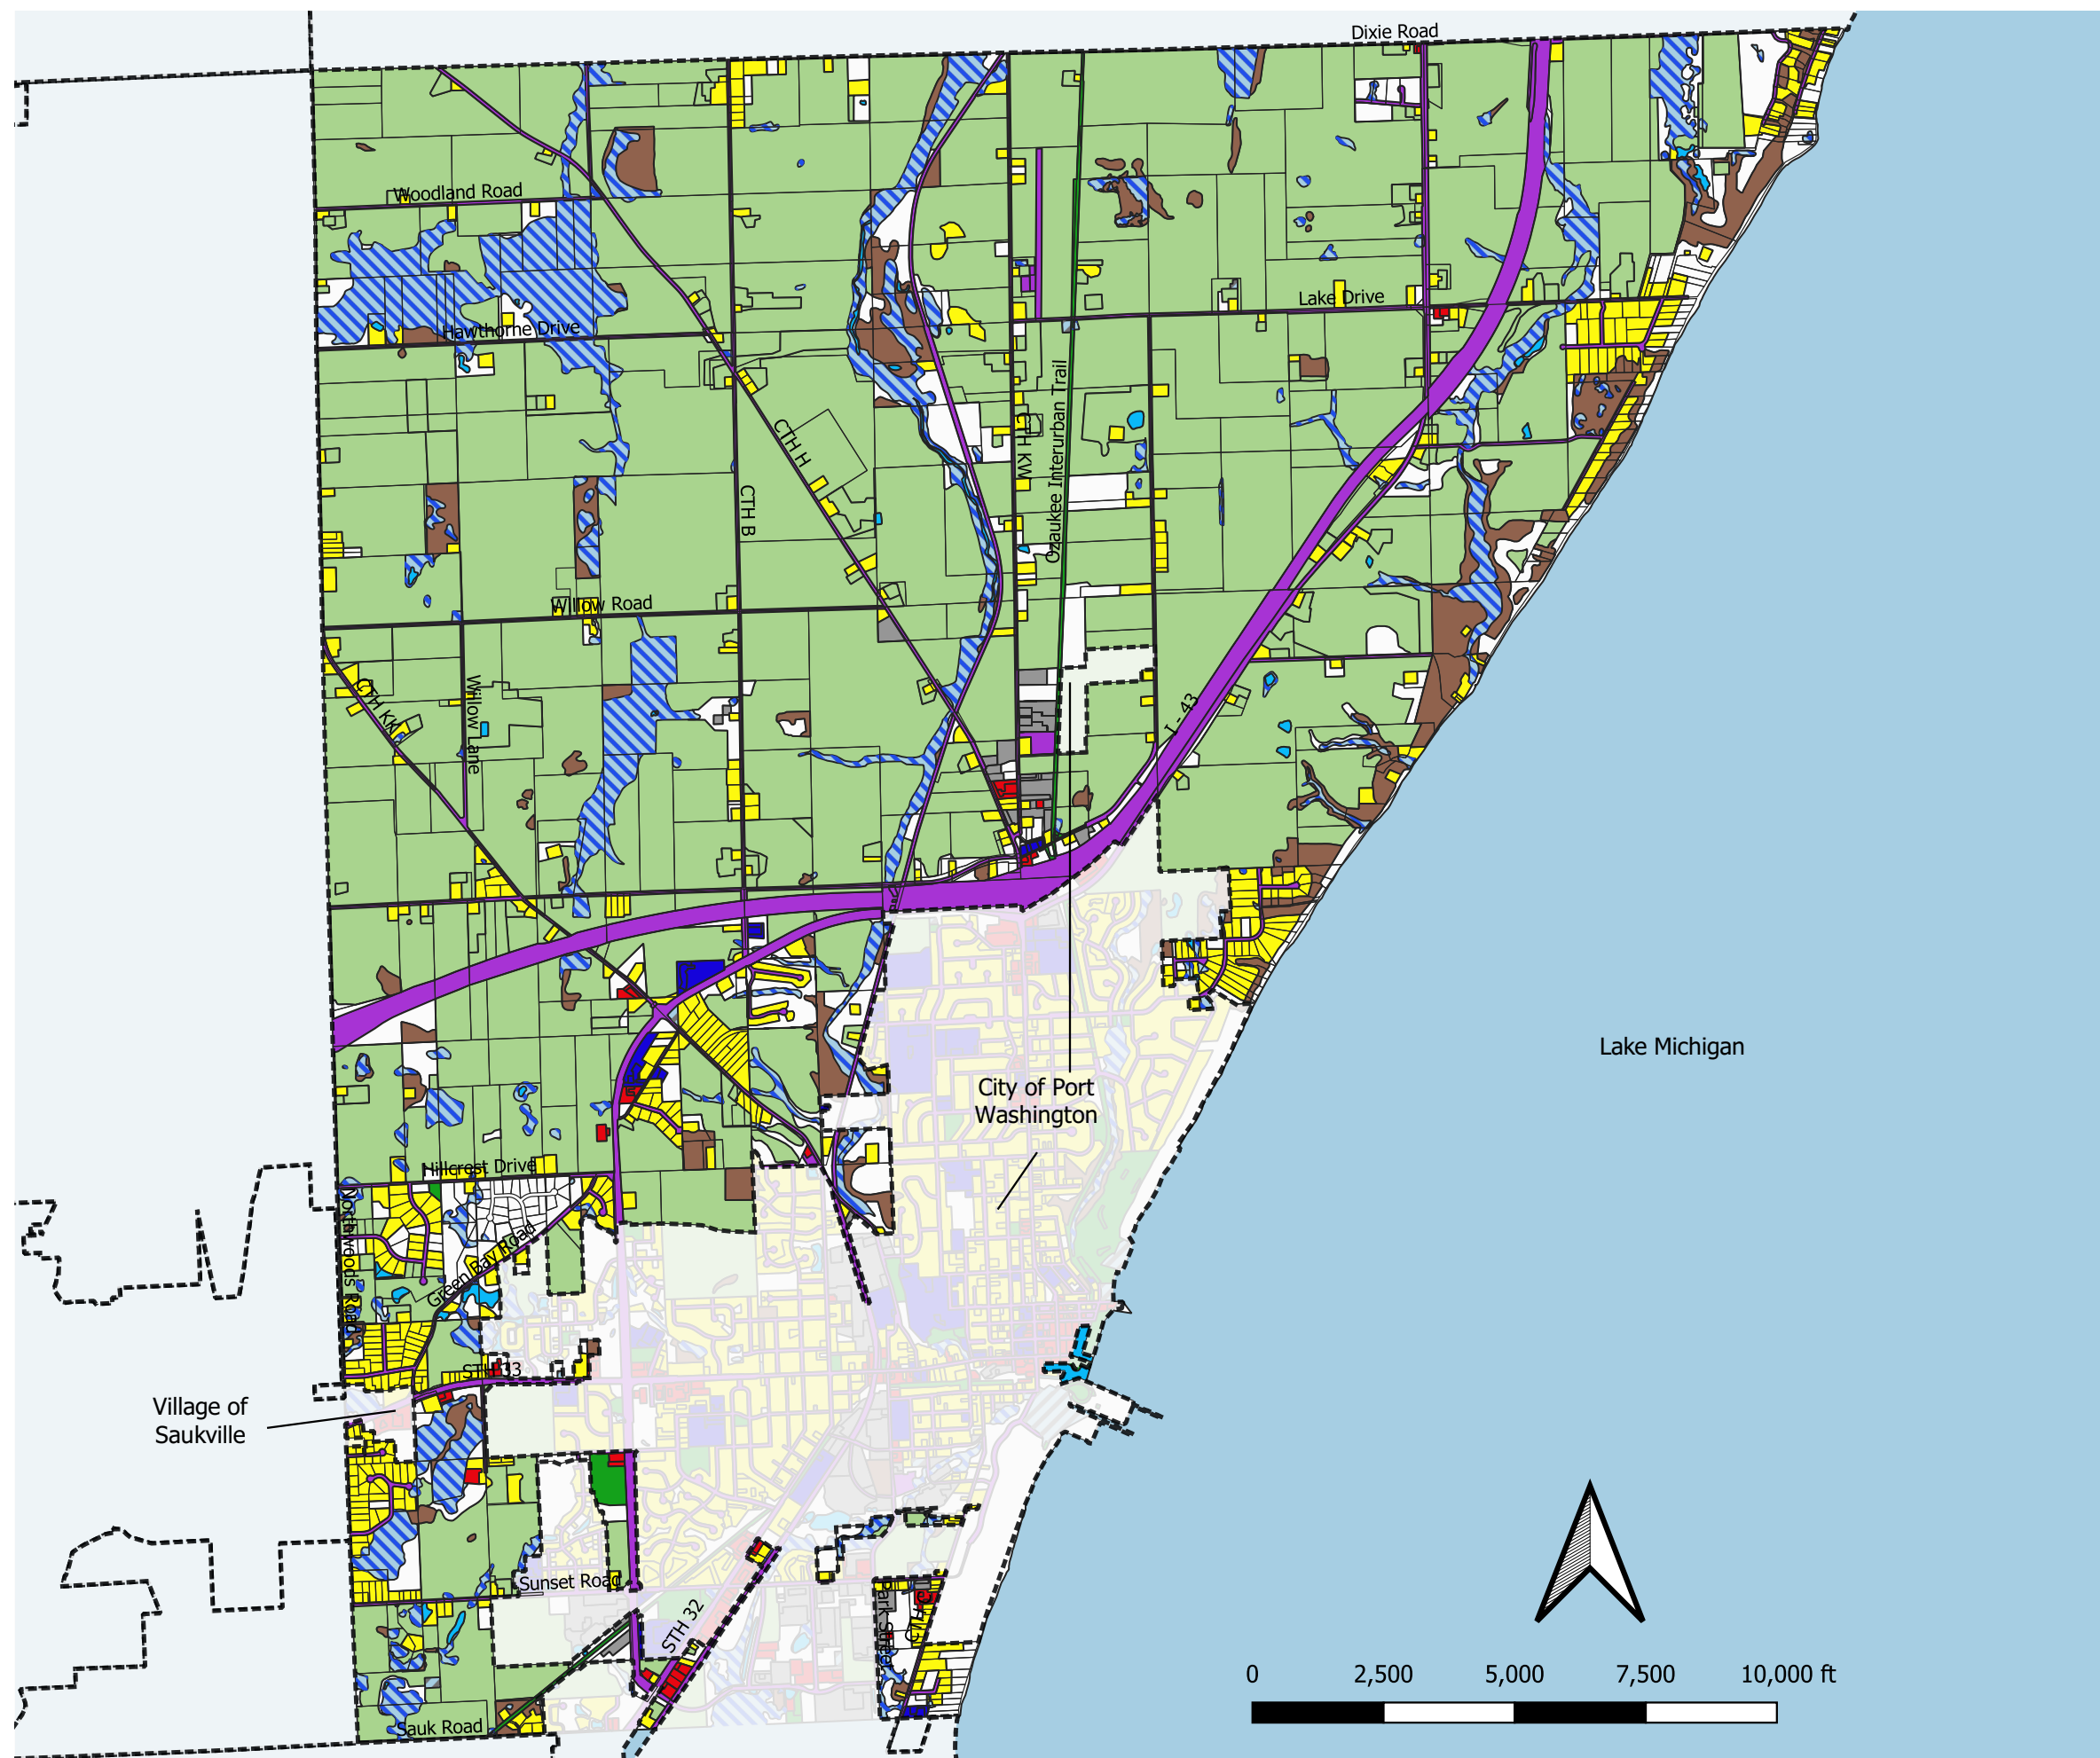

Map 8

Generalized Land Uses as of 2018

Town of Port Washington

Legend

- Municipal Boundaries
- Land Use Category
 - Open Lands
 - Residential
 - Commercial
 - Industrial
 - Transportation
 - Communication and Utilities
 - Government and Institutional
 - Recreational
 - Agriculture
 - Woodlands
 - Wetlands
 - Surface Water

Prepared 4/12/2021
Source: Ozaukee County,
SEWRPC, Trilogy Consulting, LLC