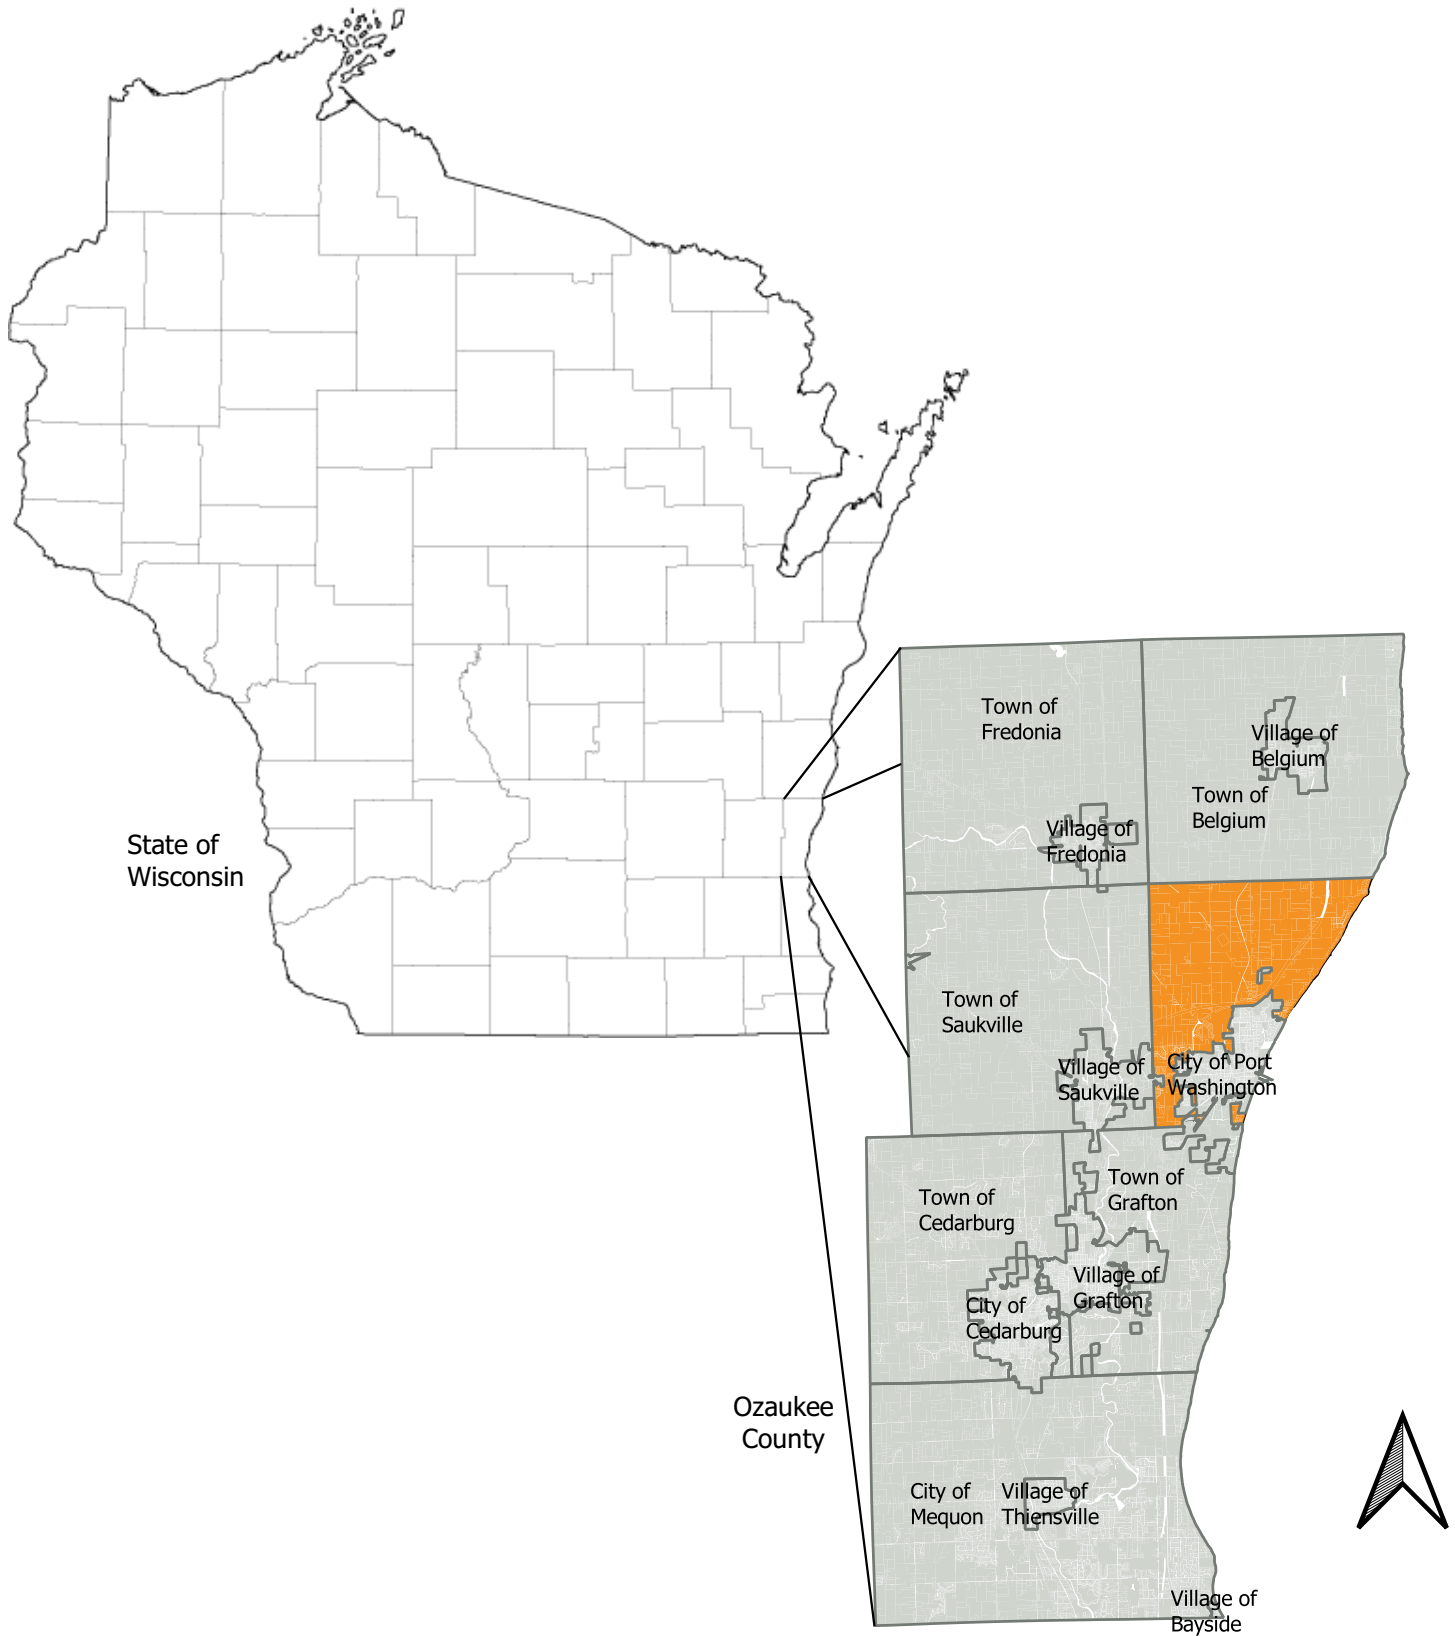

# Map 1

## Location Map

### Town of Port Washington

State of Wisconsin

Ozaukee County